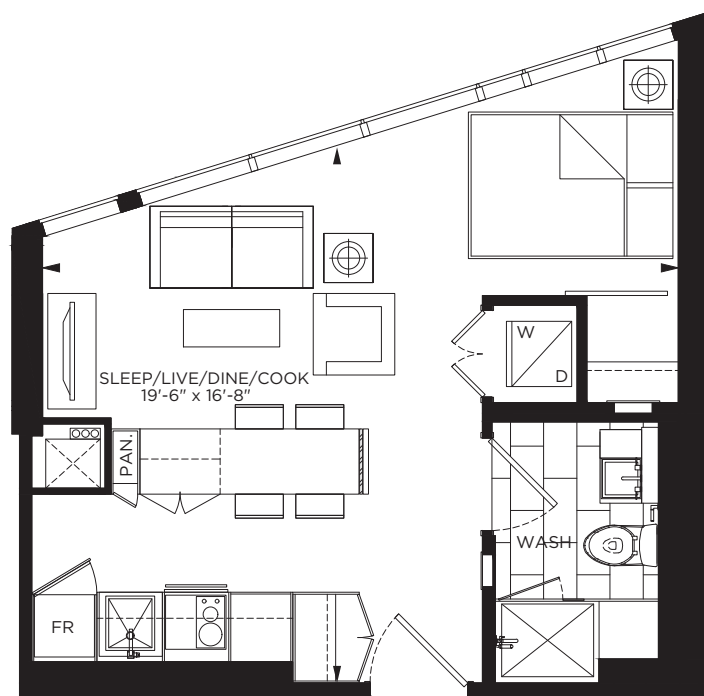

JUNIOR ONE BEDROOM

378

» SUITE 13

378 SQ.FT.

THE MASSEY  
TOWER LIVE ON  
YONGE

TYPICAL, FLOORS 11-58

SIZES & SPECIFICATIONS SUBJECT TO CHANGE WITHOUT NOTICE. E. & O. E. DRAWING NOT TO SCALE.