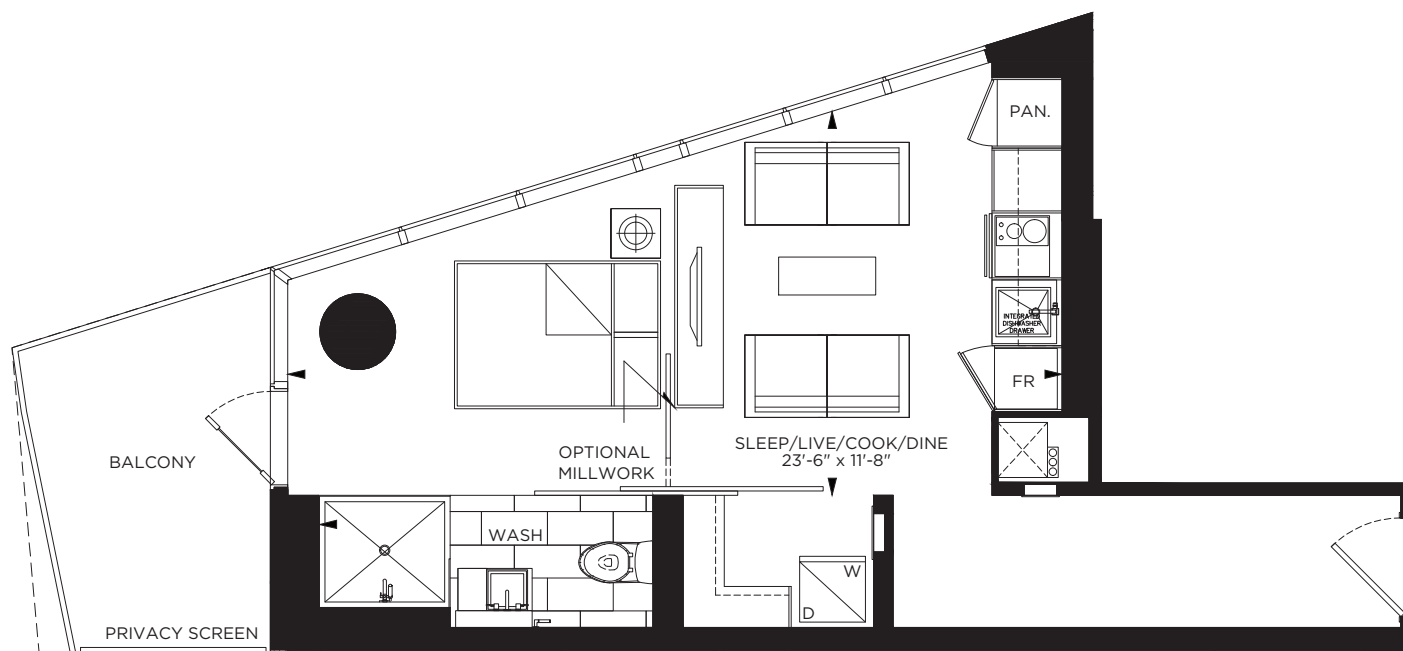

JUNIOR ONE BEDROOM

440

» SUITE 12

440 SQ.FT. + BALCONY

THE MASSEY  
TOWER LIVE ON  
YONGE

TYPICAL, FLOORS 11-58

SIZES & SPECIFICATIONS SUBJECT TO CHANGE WITHOUT NOTICE. E. & O. E. DRAWING NOT TO SCALE.