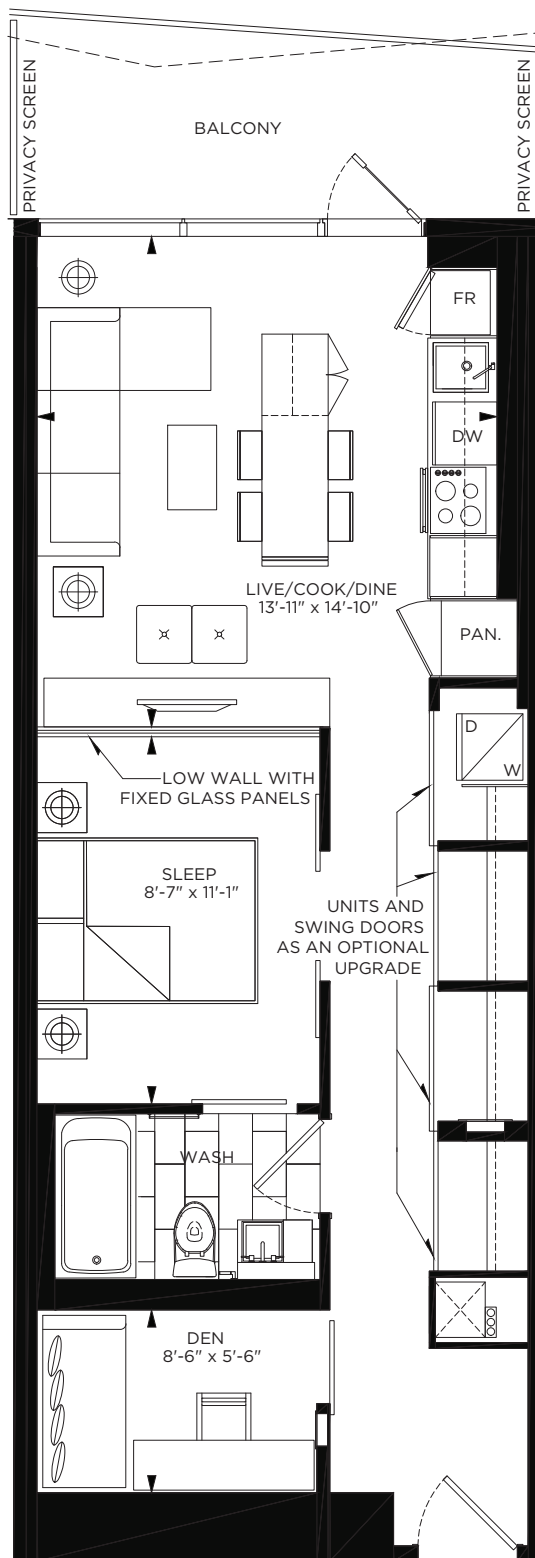

ONE BEDROOM + DEN

645

» SUITE 10 + 11

645 SQ.FT. + BALCONY

TYPICAL, FLOORS 11-58

**THE MASSEY**  
**TOWER** LIVE ON  
YONGE