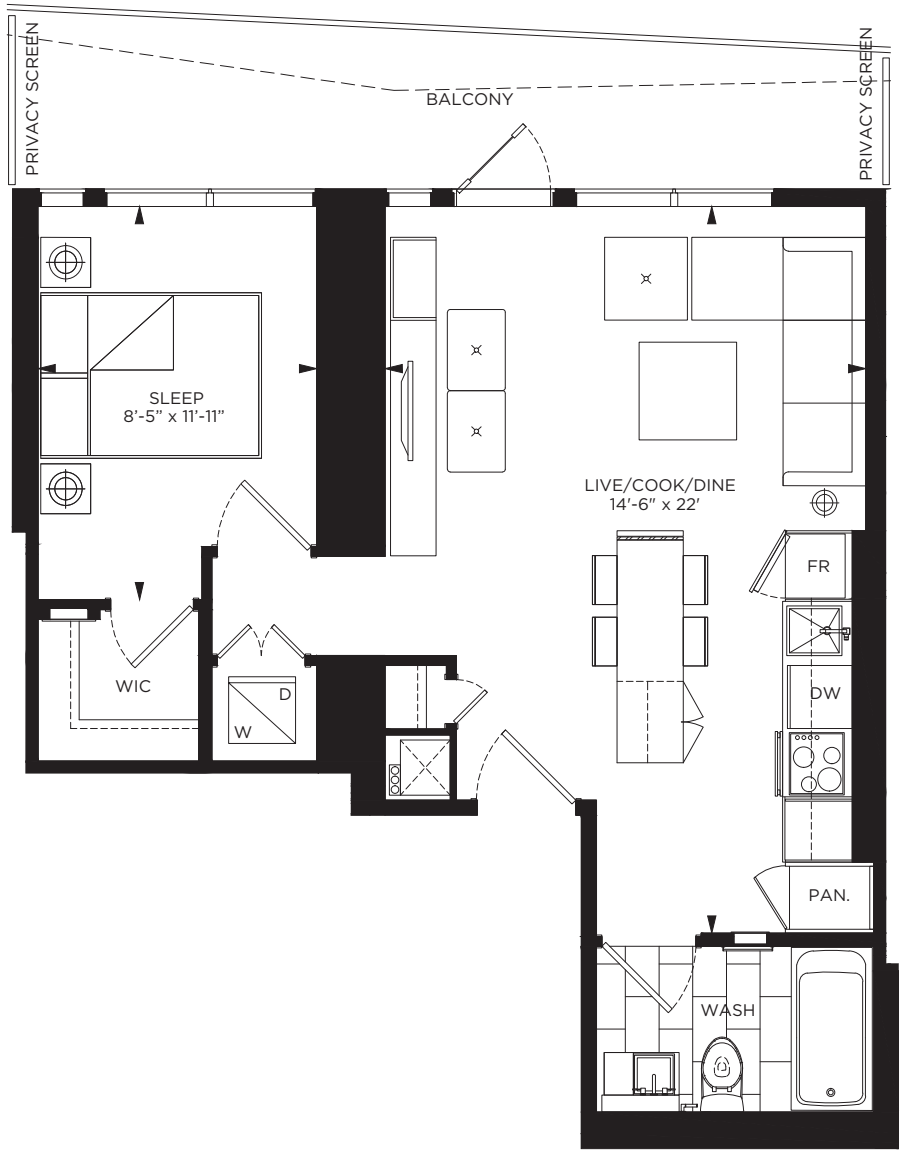

ONE BEDROOM  
**578** >> **SUITE 06**  
 578 SQ.FT. + BALCONY <<

**THE MASSEY TOWER**  
 LIVE ON YONGE

SIZES & SPECIFICATIONS SUBJECT TO CHANGE WITHOUT NOTICE. E. & O. E. DRAWING NOT TO SCALE.