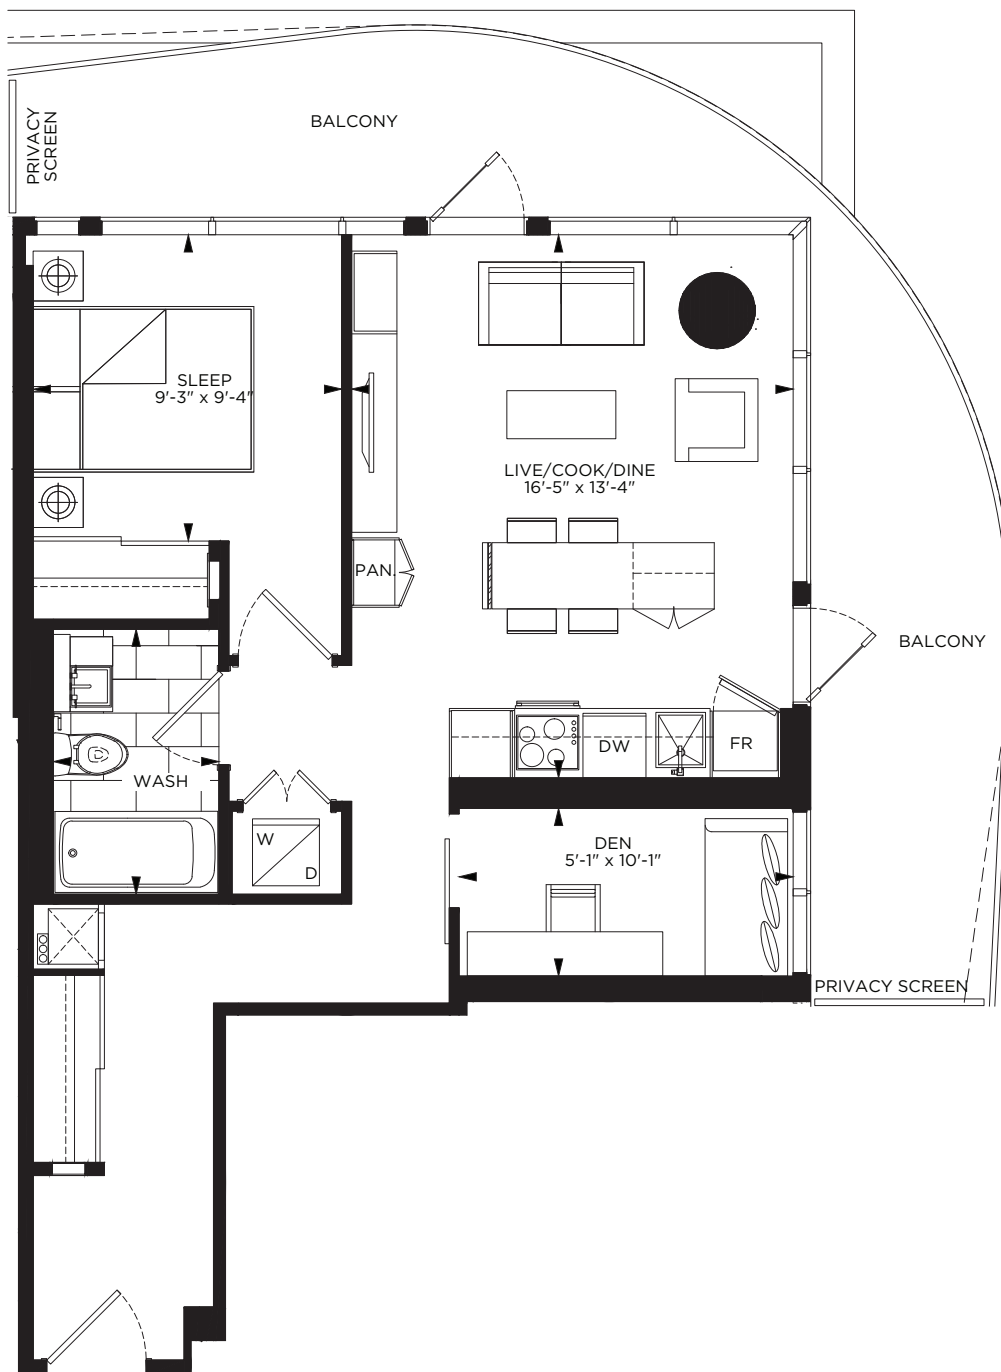

JUNIOR TWO BEDROOM

643

SUITE 05

643 SQ.FT. + BALCONY

**THE MASSEY**  
**TOWER** LIVE ON  
YONGE

TYPICAL, FLOORS 11-58

COLUMN SIZES SHOWN ARE AVERAGE FOR THE BUILDING AND WILL VARY IN SIZE SUBJECT TO THE FLOOR ON WHICH THE SUITE IS LOCATED. SIZES & SPECIFICATIONS SUBJECT TO CHANGE WITHOUT NOTICE. E. & O. E. DRAWING NOT TO SCALE.