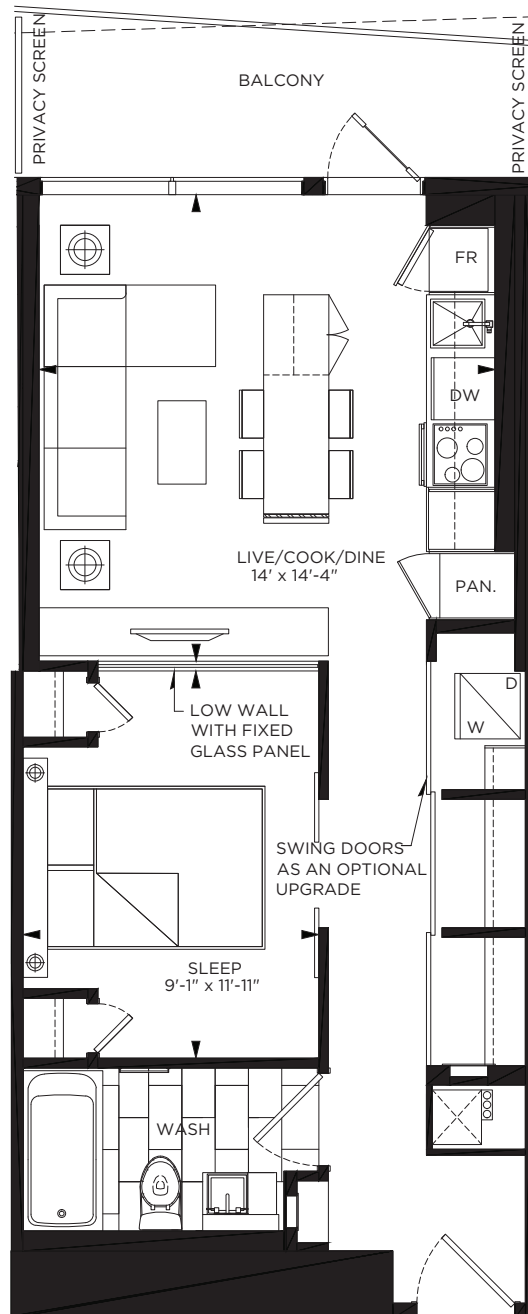

ONE BEDROOM  
**559** >> **SUITE 03 + 04**  
 559 SQ.FT. + BALCONY <<

TYPICAL, FLOORS 11-58