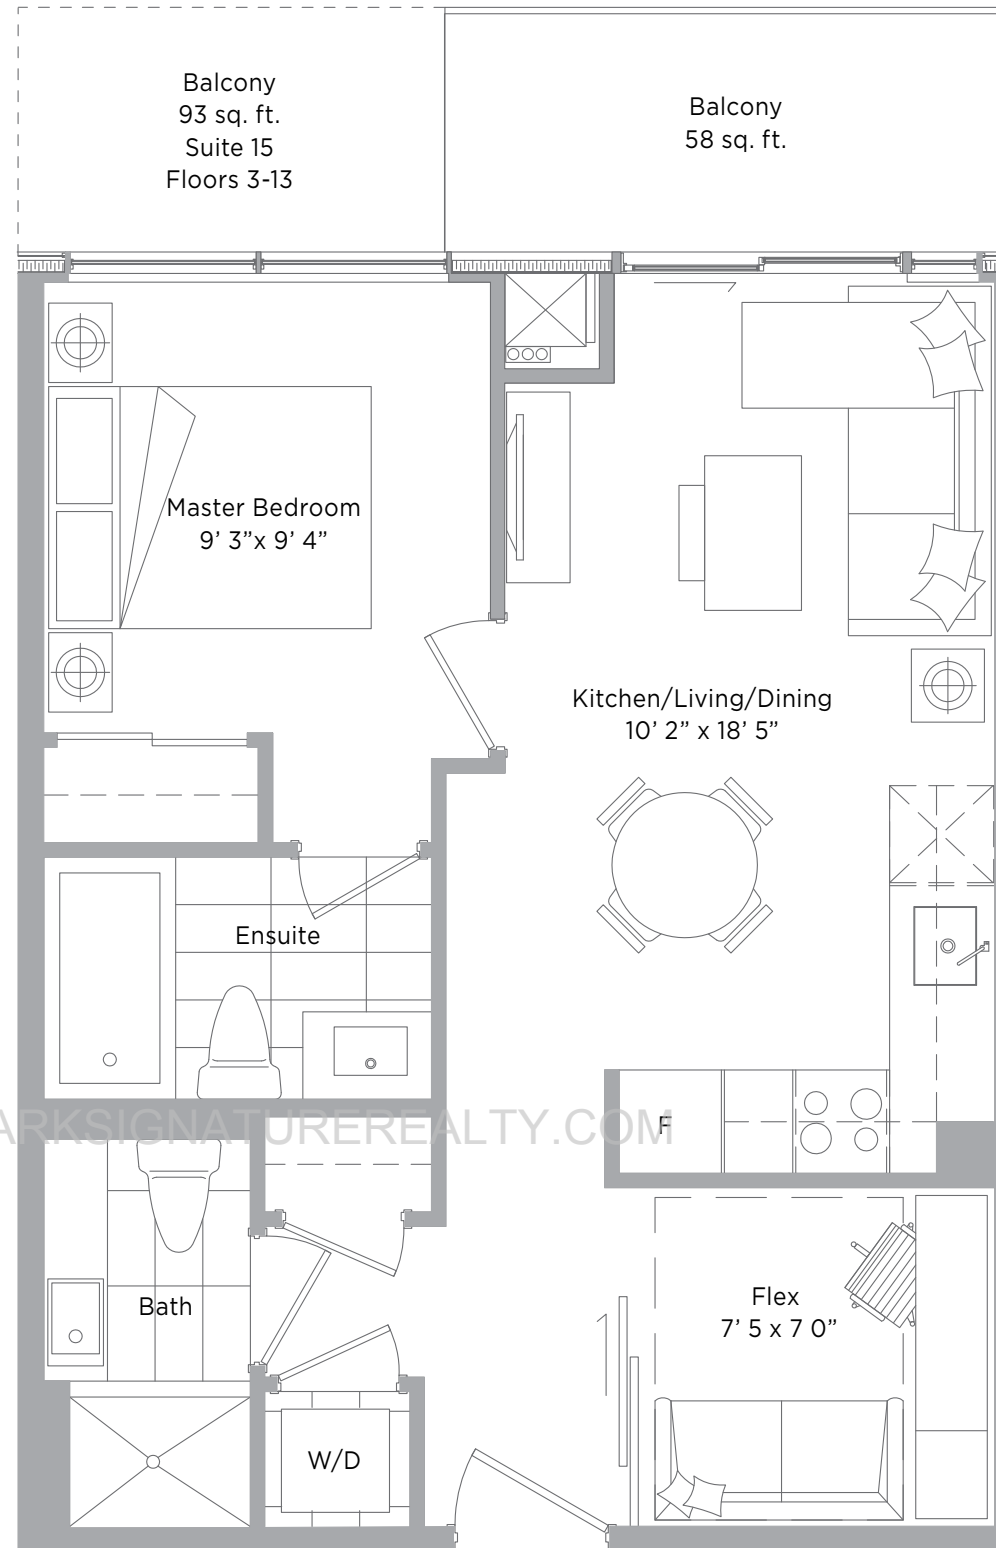

MAVERICK

FLOORS 3-13

1 BED + FLEX + 2 BATH

INTERIOR: 556 S.F.

EXTERIOR: 58 S.F.

AVRO
CONDOMINIUMS

Sizes and specifications are subject to change without notice. E. & O.E.

WWW.BENCHMARKSIGNATUREREALTY.COM